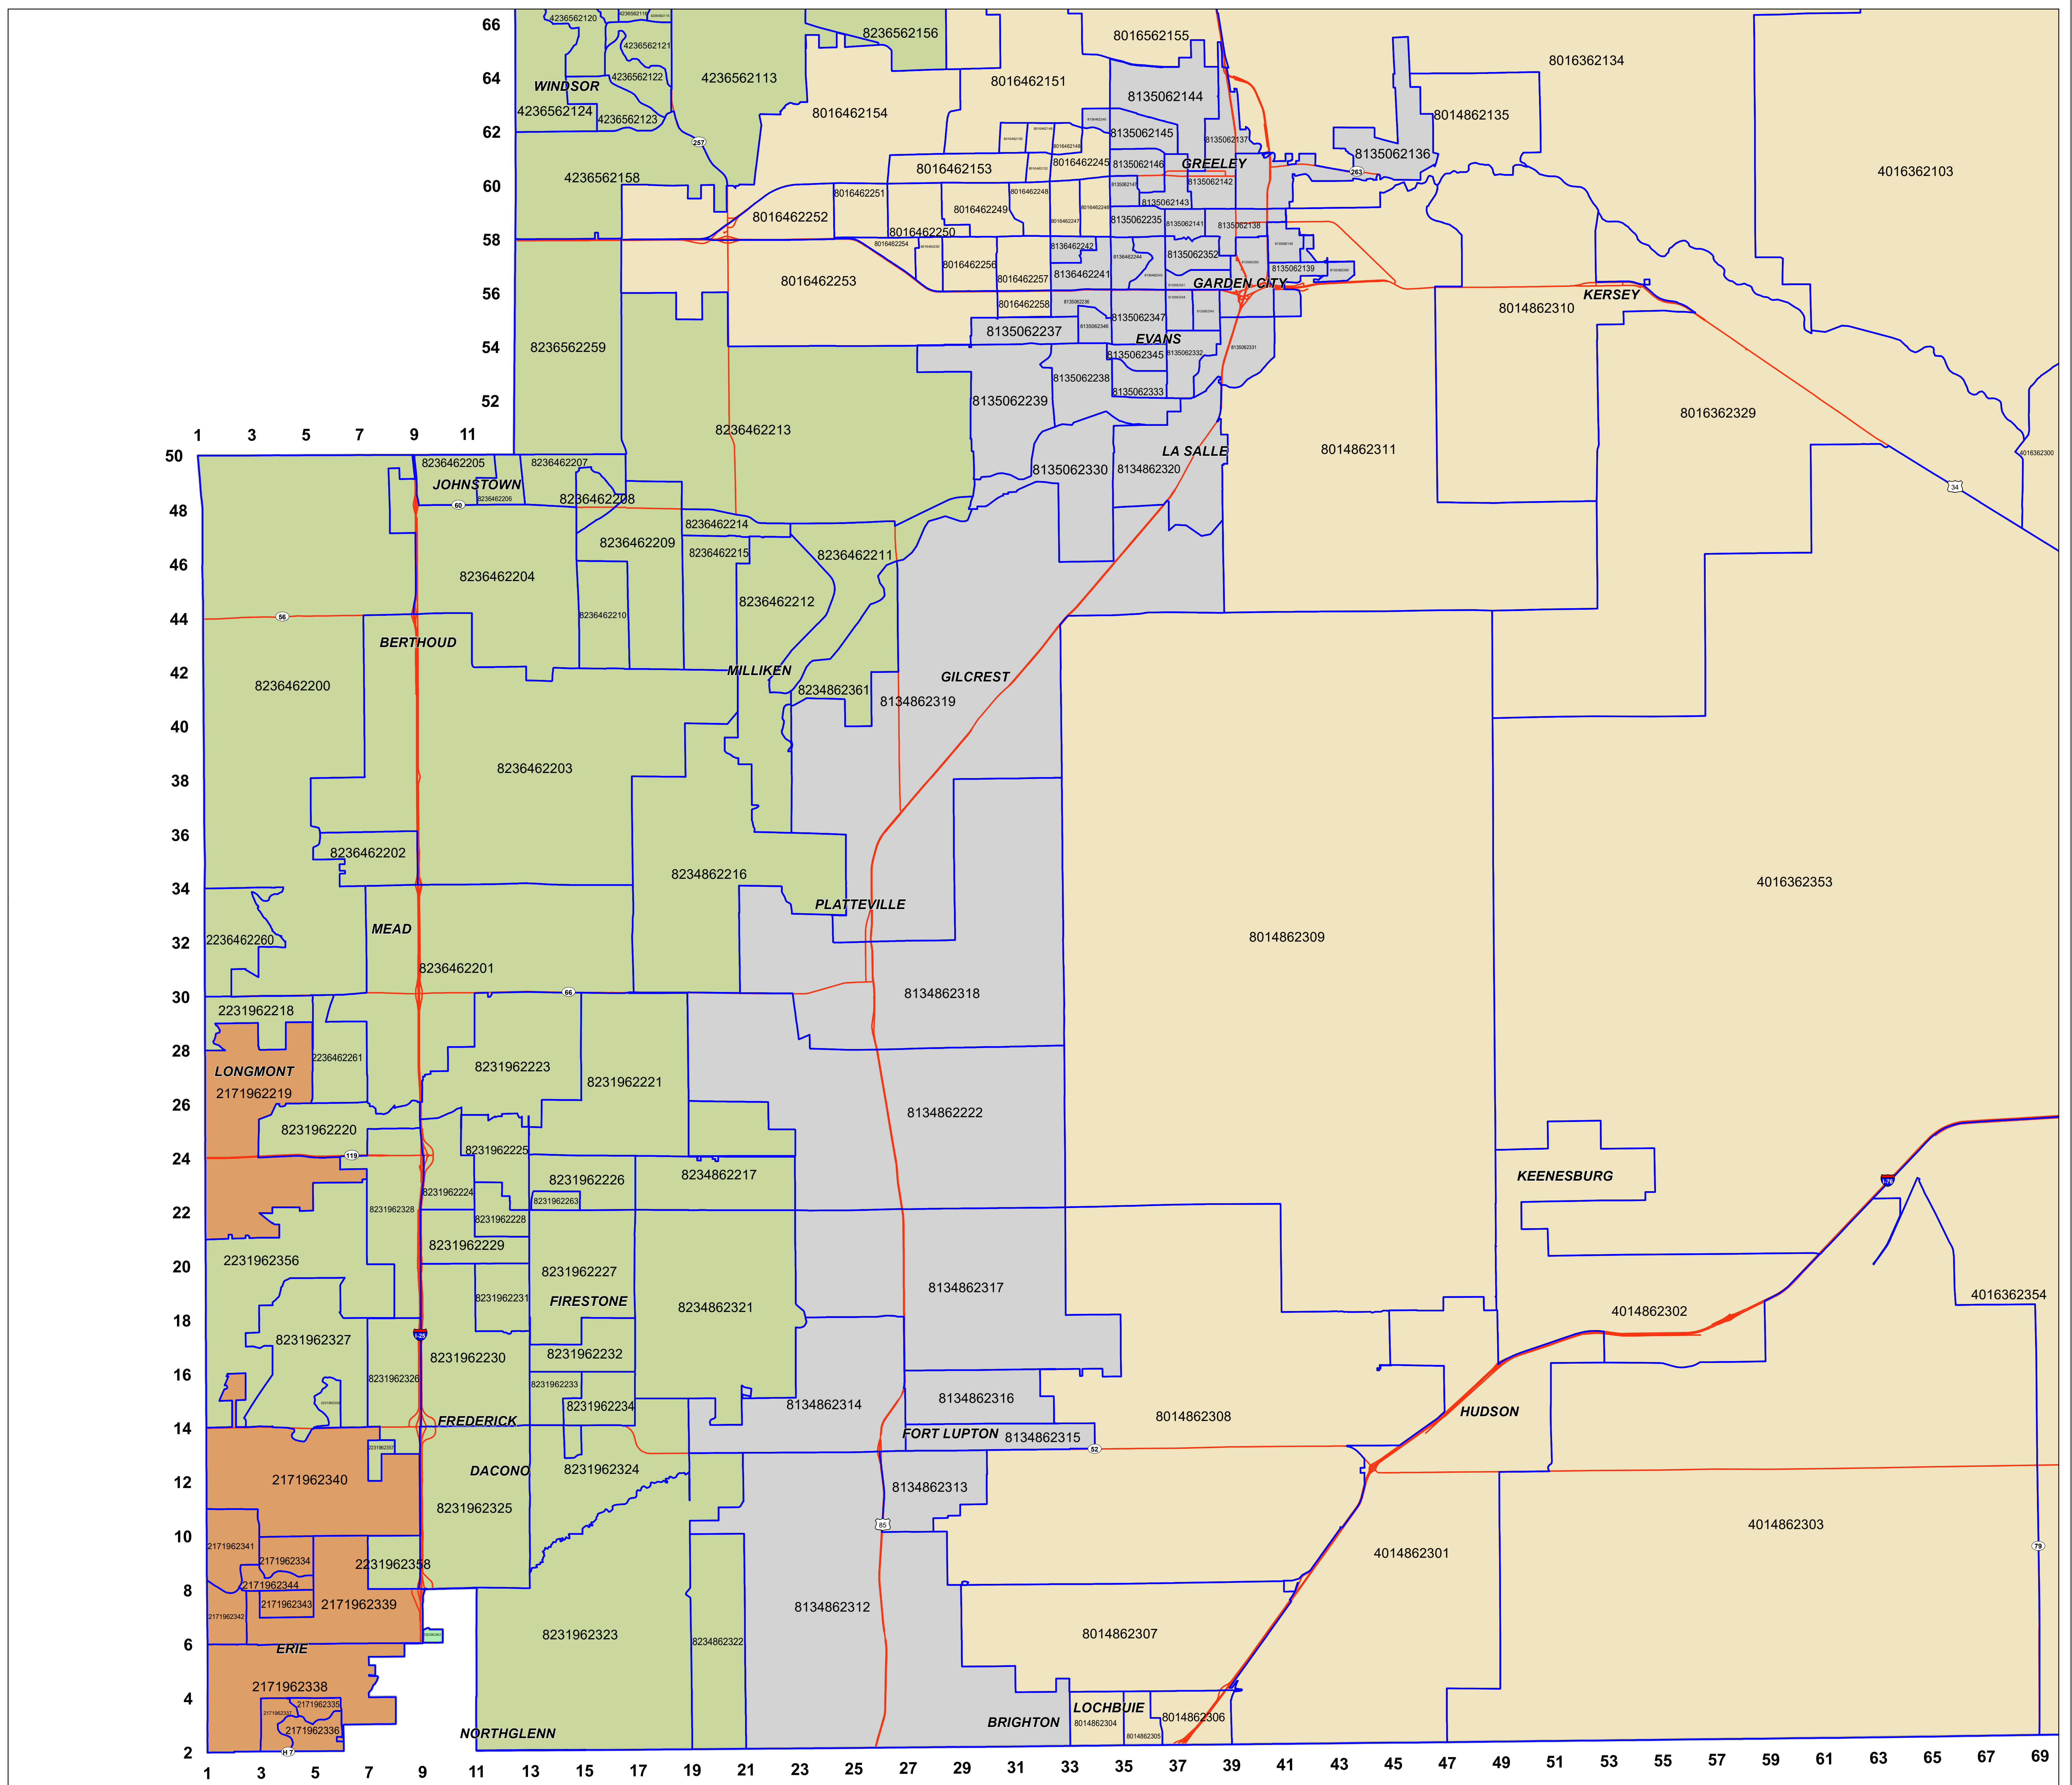

Weld County Senate District 13

 Senate District 1	 Precinct
 Senate District 13	 Weld County
 Senate District 17	 Highway
 Senate District 23	
 Senate District 25	

Precinct Number Legend

1st Digit = US Congressional District
2nd & 3rd Digits = Senate District
4th & 5th Digits = House District
6th & 7th Digits = County ID Number
8th Digit = Commissioner District
9th & 10th Digits = County Assigned Number

FROM THE OFFICE OF
CARLY KOPPES
WELD COUNTY CLERK AND RECORDER