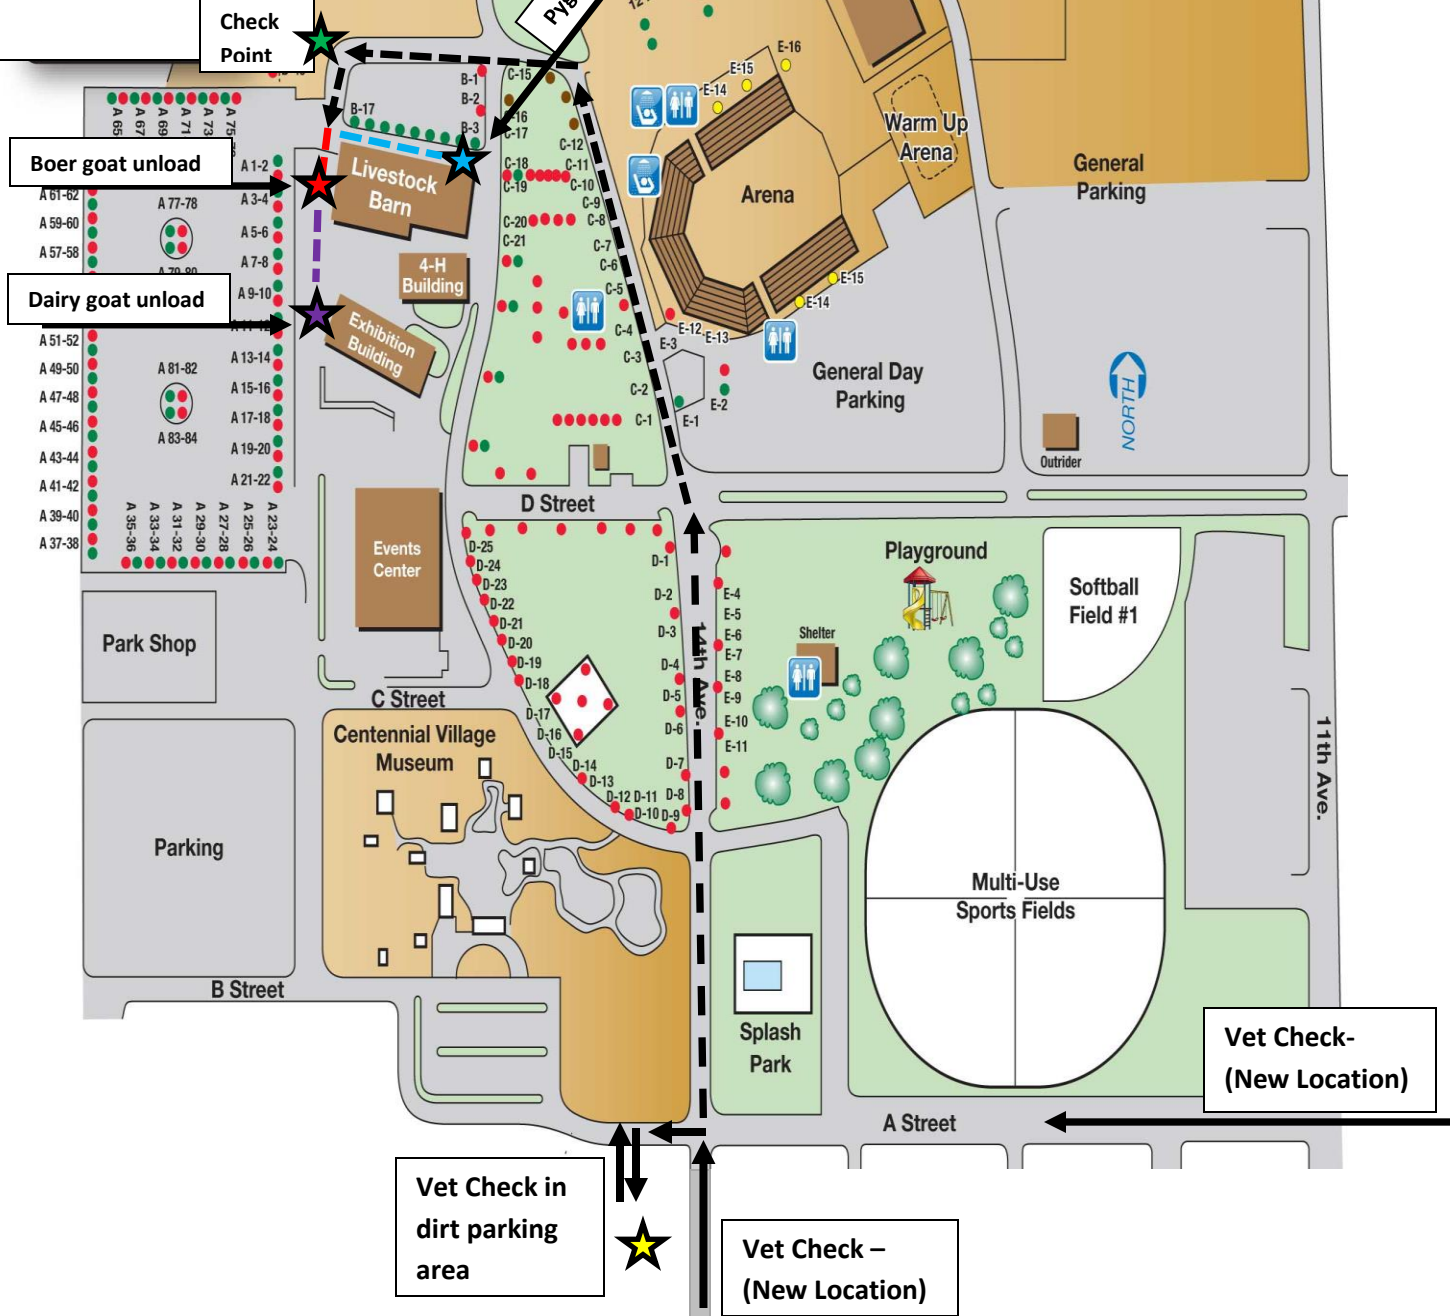

WCGE Goat Unload Map

Follow solid line to vet checks. ★

Follow dashed line from vet check to check point. ★

They will tell you when to proceed to unload. ★

★ Fiber/Pygmy goats

★ Boer goats

★ Dairy goats

Check Point

Boer goat unload

Dairy goat unload

Pygmy goat unload

Vet Check - (New Location)

Vet Check in dirt parking area

Vet Check - (New Location)