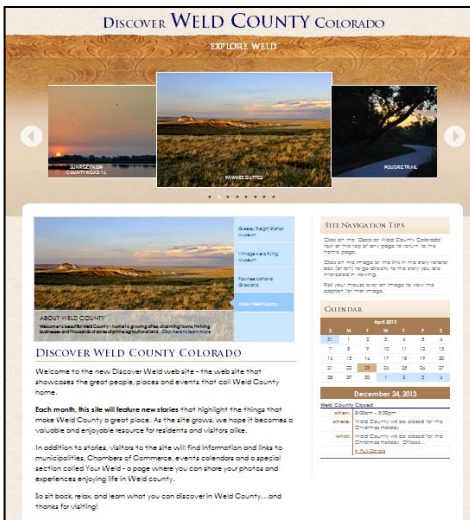

WELD COUNTY LAUNCHES “DISCOVER WELD” WEB SITE

Screen capture of the new Discover Weld web site: www.discoverweld.com